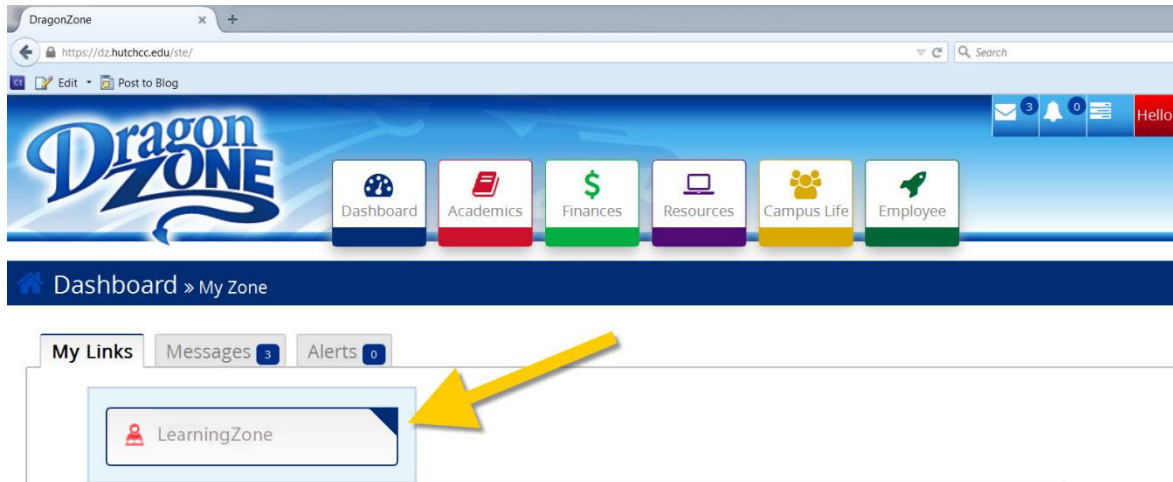

Accessing LearningZone

You will have access to your online course(s) at least two days before the scheduled course start date.

Accessing LearningZone via the web

1. Log in to [DragonZone](#)
2. Click the LearningZone button

Accessing LearningZone via the mobile app

1. Download the Canvas by Instructure app

Look for this logo:

2. When you open the app, you'll see a box that says *Find your school or district*. Enter **Hutchinson Community College** in the box and tap the arrow.